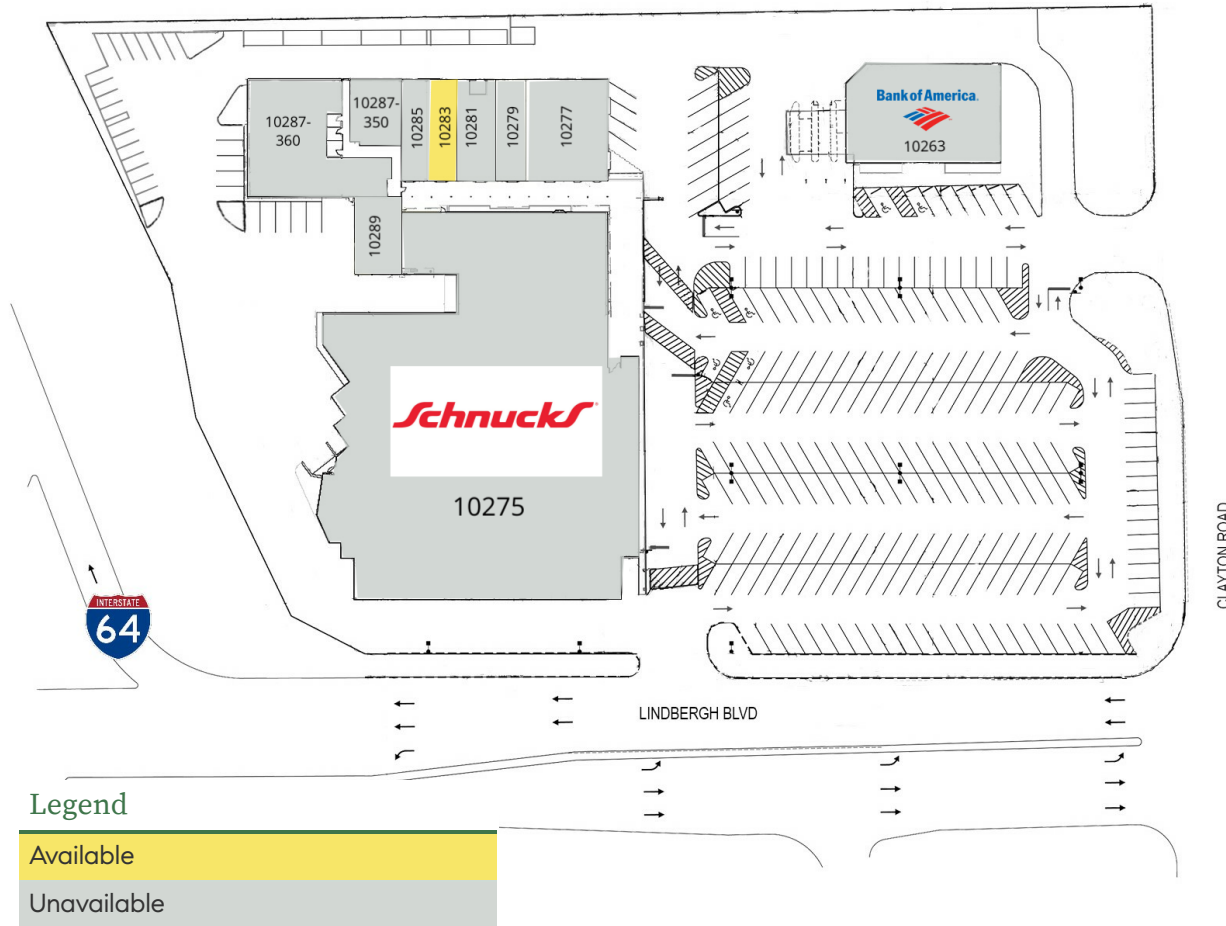

# Schnucks On The Plaza

10275 CLAYTON ROAD | LADUE, MO 63124

Suite	Tenant	Size
10263	Bank of America	10,000 SF
10275	Schnucks	35,037 SF
10277	Orange Theory Fitness	3,050 SF
10279	MVMT STL	1,215 SF
10281	Tints	1,190 SF
10283	Available	1,203 SF
10285	Zoqui Couture	994 SF
10287-350	Lawrence M Hoffman, DDS	1,194 SF
10287-360	The Lifestyle Center	4,440 SF
10289	The Men's Edge	1,300 SF